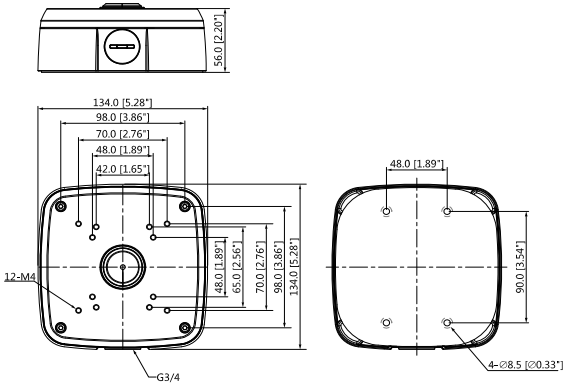

PFA121

Water-proof Junction Box

Overview

- Aesthetic design
- Material: aluminum
- IP66 junction box

Dimensions

Specification

| Model | PFA121 |
|-----------------------|--|
| General | |
| Material | Aluminum |
| Dimension (WxHxD) | 134.0mmx134.0mmx56.0mm (5.28"x5.28"x2.22") |
| Pipe Thread | G3/4" |
| Weight | 0.54kg(1.19lb) |
| Load Bearing | 3.0kg(6.61lb) |
| Color | White |
| Protection | IP66 |
| Operating Temperature | -40°C~+60°C(-40°F~+140°F) |
| Humidity | 0~90% RH |
| Applicable Model | Please see "Accessory Selection" |